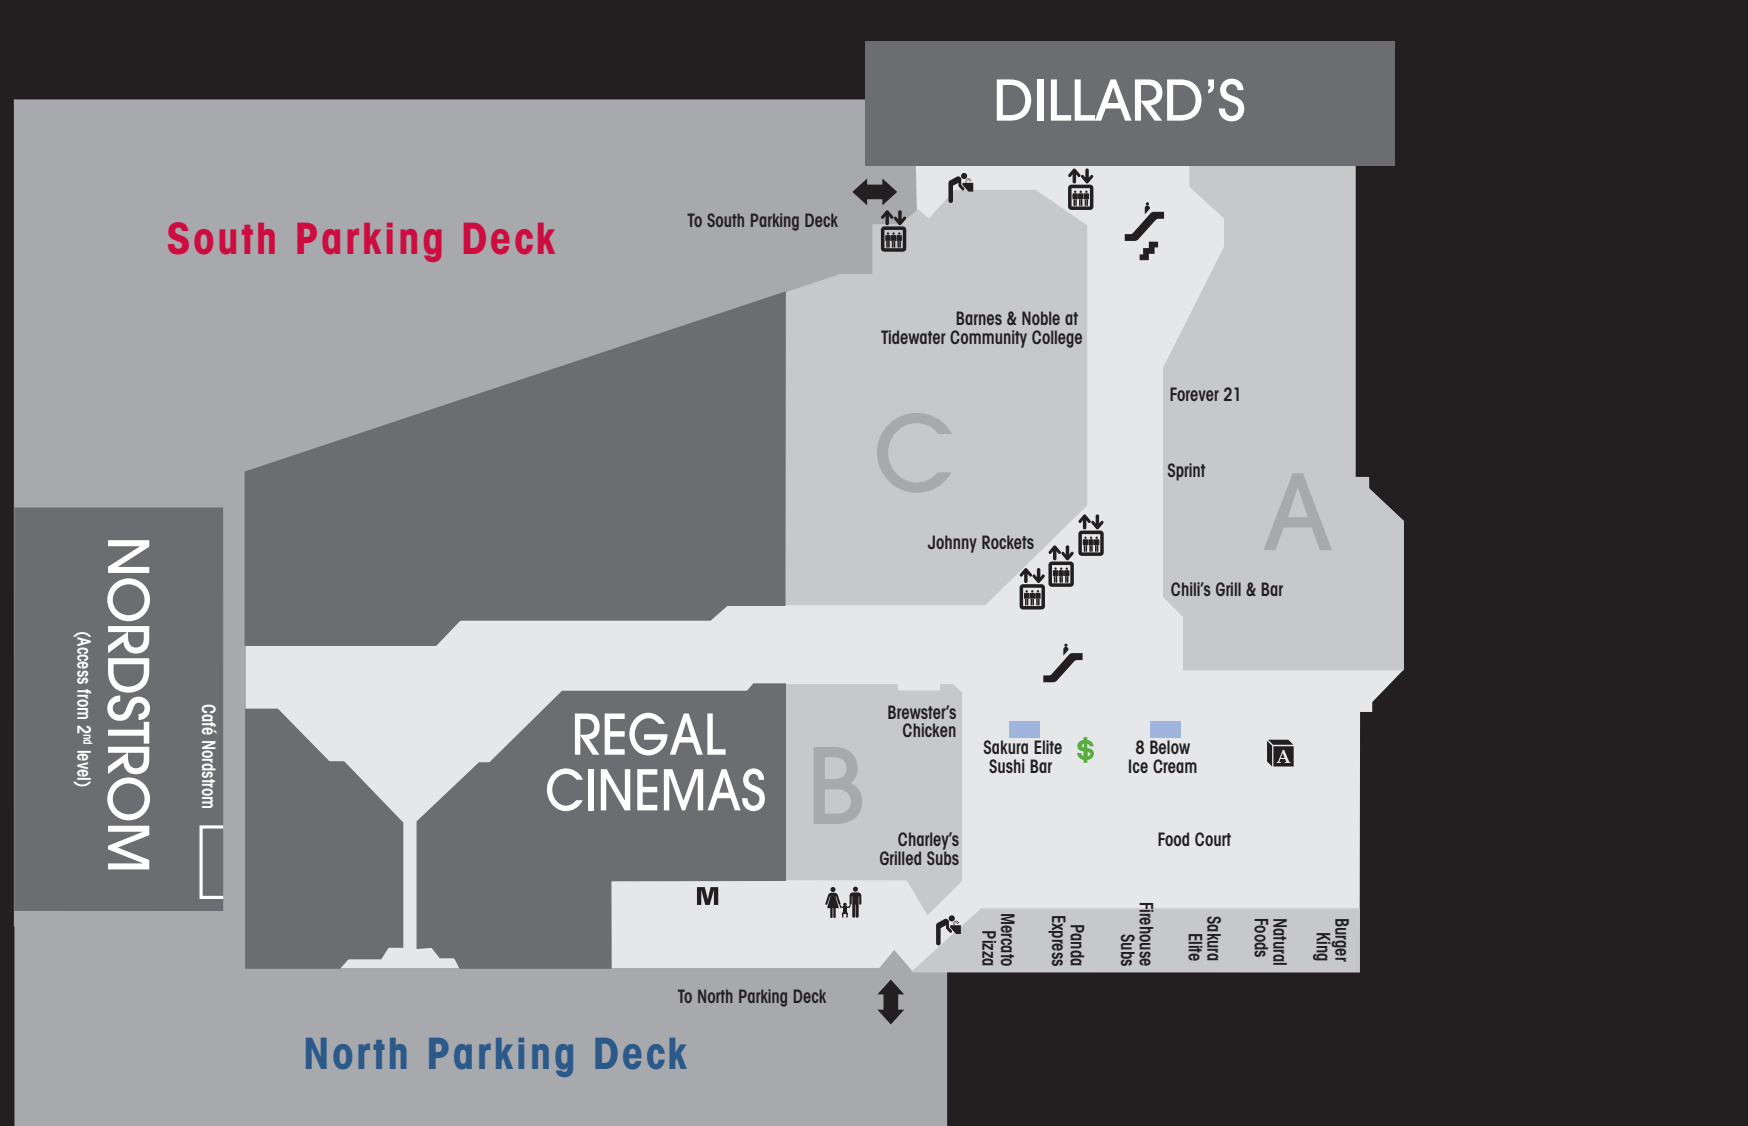

SPECIALTY STORES

- The Art of Shaving 2E
- Brookstone 2B
- Garden Gazebo 1E
- Go! Calendars, Games & Toys 2E
- Holly's Collectibles 2B
- Mad Hatter Studio 1F
- Papyrus 1C
- Rootz 1C
- T-Mania 1D
- Teavana 2B
- Yankee Candle Co. 1E

SPORTING GOODS & ATHLETIC WEAR

- Champs Sports 1C
- House of Hoops by Foot Locker 1C
- Kids Foot Locker 1B
- Lids 1B
- Sports Zone Elite 1E
- Vans 1B
- Zumiez 1E

TEENS' FASHIONS

- Abercrombie & Fitch 2E
- American Eagle Outfitters 1E
- Cardi 2C
- Charlotte Russe 2B
- Cotton On 1E
- Cream 2C
- Forever 21 2A, 3A
- H&M 2A
- Hot Topic 1E
- Journeys 1C
- Love Culture 1B
- Nexus 1B
- PacSun 1E
- ru21 1C
- T-Mania 1D
- Torrid 1B
- Underground by Journeys 1E
- Vans 1B
- Zumiez 1E

TOYS & HOBBIES

- Barnes & Noble at Tidewater Community College 2E, 3C
- GameStop 1D
- Go! Calendars, Games & Toys 2E

WOMEN'S FASHIONS

- Abercrombie & Fitch 2E
- American Eagle Outfitters 1E
- Charlotte Russe 2B
- Charming CHARLIE 2C
- Chico's 2B
- Cotton On 1E
- Eddie Bauer 2C
- Everything But Water 2C
- Express 1E
- Forever 21 2A, 3A
- Francesca's Collections 2E
- H&M 2A
- J. Crew 2B
- J. Jill 2E
- LOFT 2B
- Love Culture 1B
- Michael Kors 2D
- New York & Company 1E
- PacSun 1E
- Pursuit 2E
- Rootz 1C
- ru21 1C
- Sports Zone Elite 1E
- Talbots/Talbots Petites 2B
- Torrid 1B
- Victoria's Secret 1B
- White House/Black Market 2E
- Zie Spot 2D

Visit Guest Services – Level One, for a complete list of new retailers.

* Coming Soon

LEVEL 2

LEVEL 3

OH, SO SIMPLE
REWARDS

EARN \$10
WHEN YOU SPEND \$250