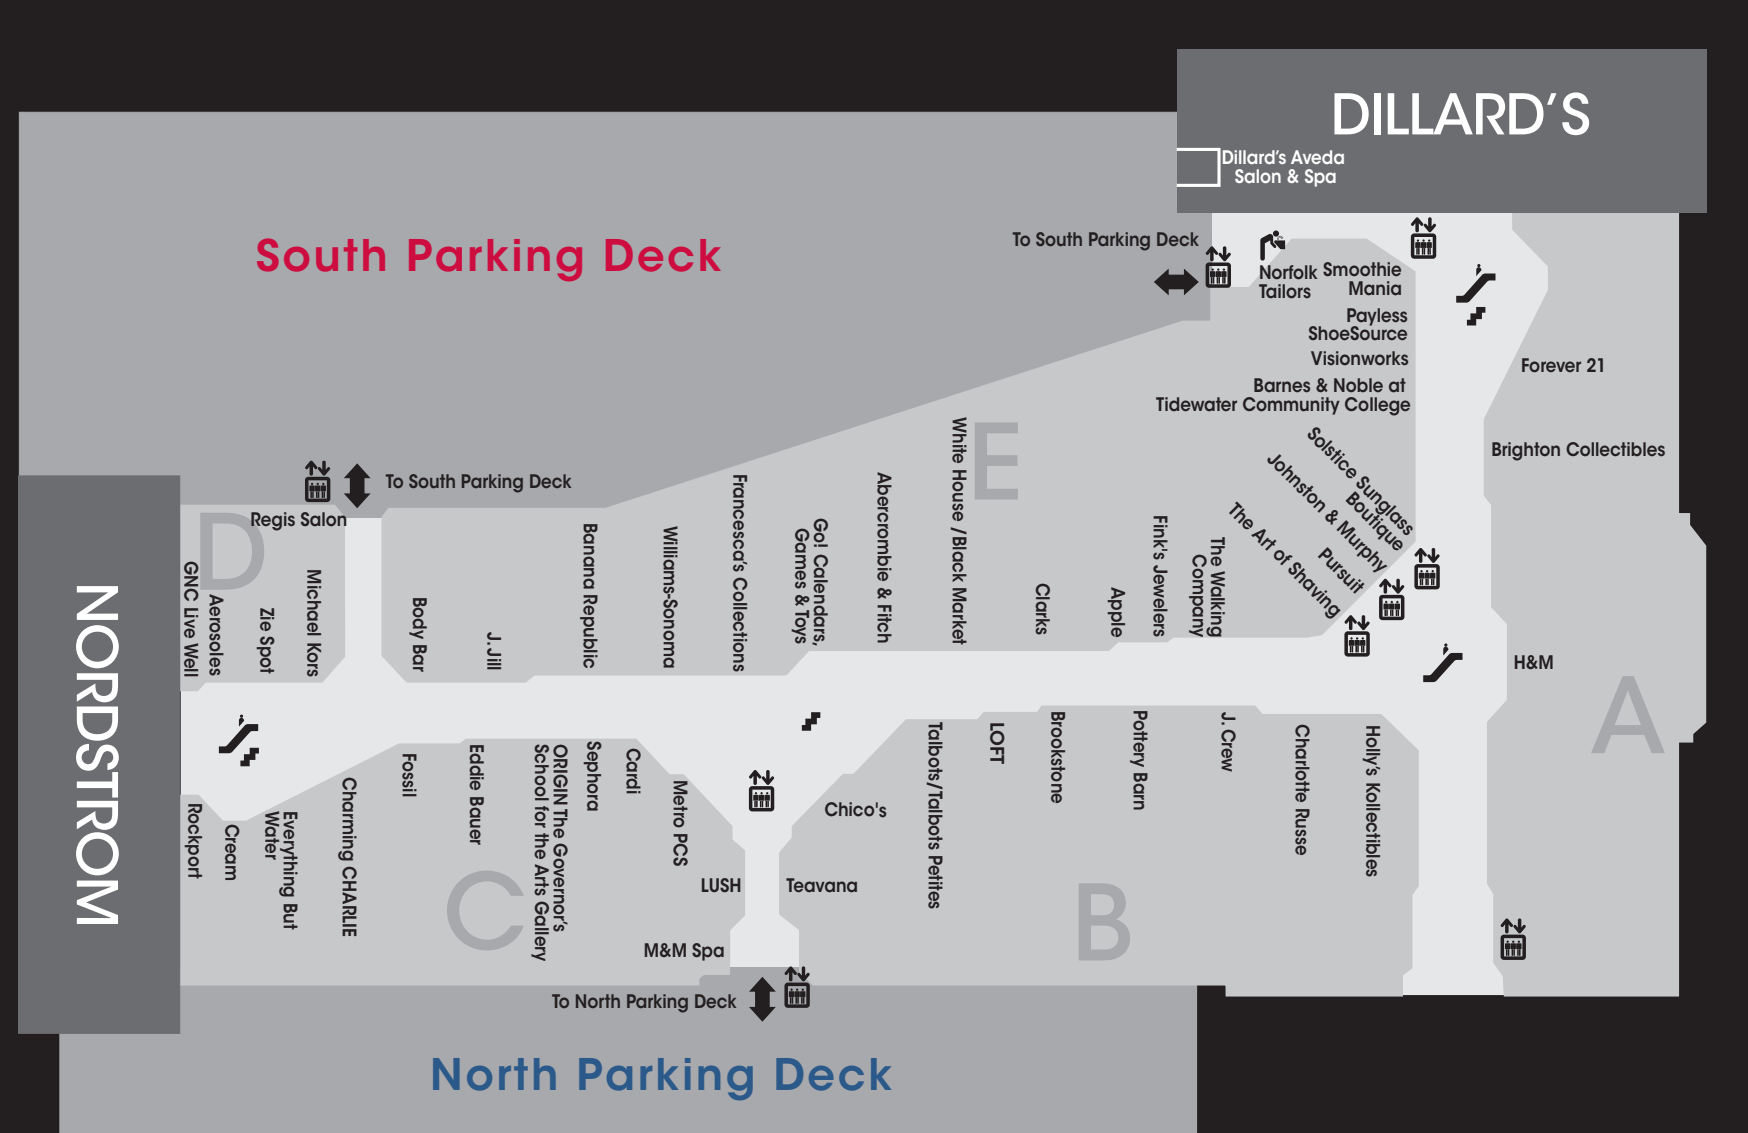

TOYS & HOBBIES

- Barnes & Noble at Tidewater Community College 2E, 3C
- GameStop 1D
- Go! Calendars, Games & Toys 2E

WOMEN'S FASHIONS

- Abercrombie & Fitch 2E
- American Eagle Outfitters 1E
- Charlotte Russe 2B
- Charming CHARLIE 2C
- Chico's 2B
- Cotton On 1E
- Eddie Bauer 2C
- Everything But Water 2C
- Express 1E
- Forever 21 2A, 3A
- Francesca's Collections 2E
- H&M 2A
- J. Crew 2B
- J. Jill 2E
- LOFT 2B
- Love Culture 1B
- Michael Kors 2D
- New York & Company 1E
- PacSun 1E
- Pursuit 2E
- Rootz 1C
- ru21 1C
- Sports Zone Elite 1E
- Talbots/Talbots Petites 2B
- Torrid 1B
- Victoria's Secret 1B
- White House/Black Market 2E
- Zie Spot 2D

Visit Guest Services – Level One, for a complete list of new retailers.

* Coming Soon

LEVEL 2

LEVEL 3

OH, SO SIMPLE
REWARDS

EARN \$10
WHEN YOU SPEND \$250